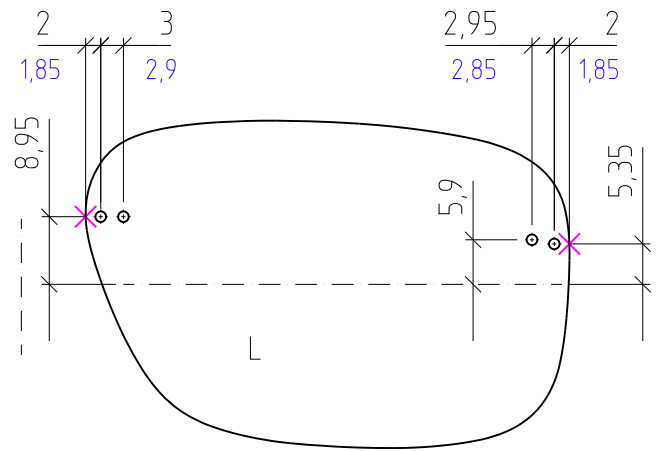

8 base

Silhouette®

Attention :

Please check length

× = Reference Point

corrected measurement for drill-edges

INSTRUCTIONS

Drilling Jig affixed NASAL

Drilling Jig affixed TEMPORAL

Drilling angle