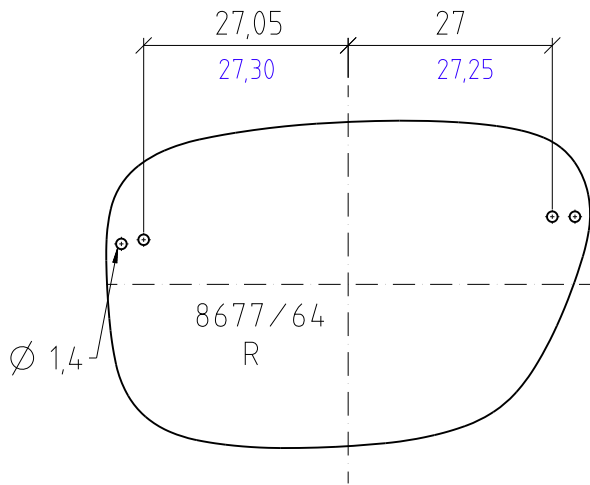

8 base

Silhouette®

Attention :

Please check length

× = Reference Point

corrected measurement for drill-edges

INSTRUCTIONS

Drilling Jig affixed NASAL

Drilling Jig affixed TEMPORAL

Drilling angle