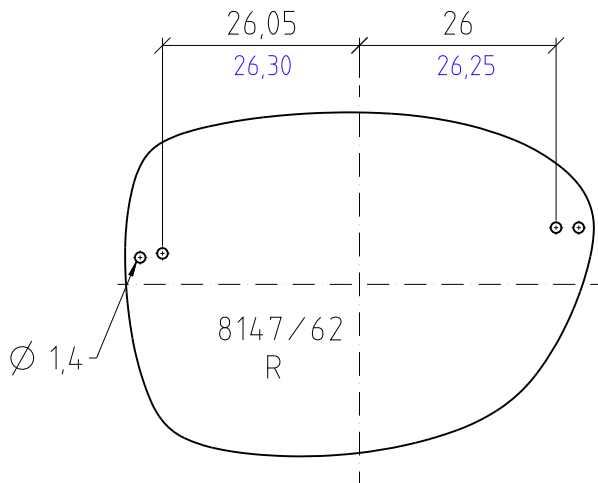

8 base

Silhouette®

Attention :

Please check length

× = Reference Point

corrected measurement for drill-edges

INSTRUCTIONS

Drilling Jig affixed NASAL

Drilling Jig affixed TEMPORAL

Drilling angle