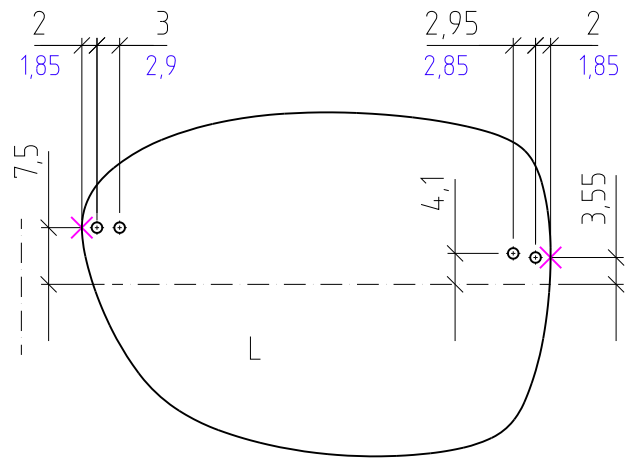

8 base

Silhouette®

Attention :

Please check length

× = Reference Point

corrected measurement for drill-edges

INSTRUCTIONS

Drilling Jig affixed NASAL

Drilling Jig affixed TEMPORAL

Drilling angle