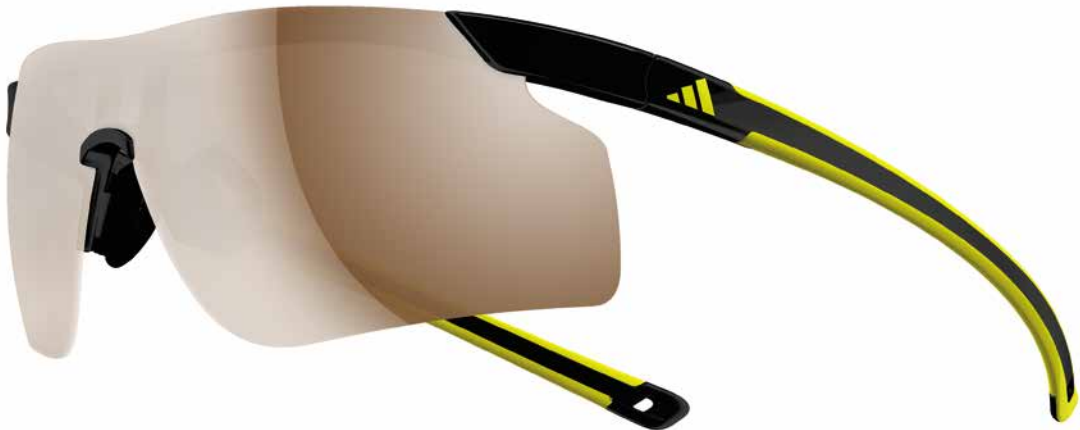

spare parts nose

SP 105 + color code nose pads
 KST 51-4 + color code nose bridge extended

spare parts temples & straps (one size fits all)

B a185/a186
 + color code left/right temple
 AC 380 inclinable hinge crystal
 BB 40 + color code head strap black
 AC 420-1 float yellow

packaging

SHS 15-2 microfiber bag black
 SHS 30 microfiber bag beige
 SHE 151 hardcase
 FK 81-3 box

head strap available

float available

prescription

RX clip-in rim

a185: a779
 a186: a779

RX clip-in rimless

a185: a515
 a186: a515

not all models/colors are available in all countries

package consists of

a185/a186 00 6050
black/grey

LST™ active silver

a185/a186 00 6051
black/yellow

LST™ contrast silver

a185/a186 00 6052
white/red

LST™ active silver

a185/a186 00 6053
white/blue

LST™ active silver