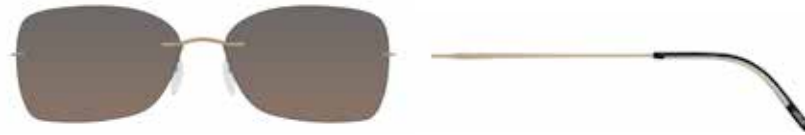

Silhouette[®]
AUTHENTIC EYEWEAR. SINCE 1964.

Mod. 8143

SILHOUETTE
TITAN MINIMAL ART. THE MUST.

Property of Silhouette / © Silhouette

www.silhouette.com

K 8143 00 0000 0000

SILHOUETTE
TITAN MINIMAL ART. THE MUST.
Mod. 8143

SILHOUETTE
TITAN MINIMAL ART. THE MUST.
Mod. 8143

/40-6221
 EARTH GRADIENT
 metal parts taupe silky matte,
 temple ends matte - brown with vanilla,
 caps brown matte

/40-6223
 GLOSSY PURPLE
 metal parts purple silky matte,
 temple ends matte - purple with yellow,
 caps purple matte

/50-6220
 GREY GRADIENT
 metal parts black shiny,
 temple ends shiny - black with white,
 caps black shiny

/60-6222
 GLOSSY TEAL
 metal parts ruthenium silky matte,
 temple ends matte - teal with apple green,
 caps teal matte

Kastensystem / boxing system

	mm	62 x 44 (23,07 cm²)
	mm	66
	mm	16
	mm	130
	°	21

Fassung aus High-Tech Titan
 Gläser: Polycarbonat
 Wölbung: Base 8
 100 % UV A-, B-, C-Schutz

Frame made of High-Tech Titanium
 Lenses: polycarbonate
 Curving: base 8
 100 % UV A-, B-, C-protection