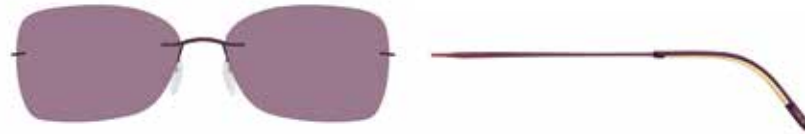

Silhouette[®]
AUTHENTIC EYEWEAR. SINCE 1964.

Mod. 8143

SILHOUETTE
TITAN MINIMAL ART. THE MUST.

Property of Silhouette / © Silhouette

www.silhouette.com

K 8143 00 0000 0000

SILHOUETTE
TITAN MINIMAL ART. THE MUST.
Mod. 8143

SILHOUETTE
TITAN MINIMAL ART. THE MUST.
Mod. 8143

/40-6221
 EARTH GRADIENT
 metal parts taupe silky matte,
 temple ends matte - brown with vanilla,
 caps brown matte

/40-6223
 GLOSSY PURPLE
 metal parts purple silky matte,
 temple ends matte - purple with yellow,
 caps purple matte

/50-6220
 GREY GRADIENT
 metal parts black shiny,
 temple ends shiny - black with white,
 caps black shiny

/60-6222
 GLOSSY TEAL
 metal parts ruthenium silky matte,
 temple ends matte - teal with apple green,
 caps teal matte