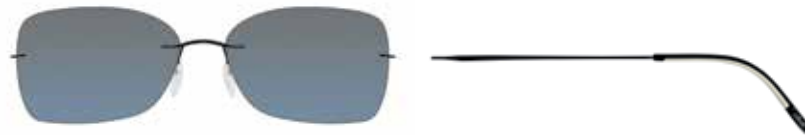

SILHOUETTE
TITAN MINIMAL ART. THE MUST.
Mod. 8143

/40-6221
 EARTH GRADIENT
 metal parts taupe silky matte,
 temple ends matte - brown with vanilla,
 caps brown matte

/40-6223
 GLOSSY PURPLE
 metal parts purple silky matte,
 temple ends matte - purple with yellow,
 caps purple matte

/50-6220
 GREY GRADIENT
 metal parts black shiny,
 temple ends shiny - black with white,
 caps black shiny

/60-6222
 GLOSSY TEAL
 metal parts ruthenium silky matte,
 temple ends matte - teal with apple green,
 caps teal matte

Kastensystem / boxing system

	mm	62 x 44 (23,07 cm²)
	mm	66
	mm	16
	mm	130
	°	21

Fassung aus High-Tech Titan
 Gläser: Polycarbonat
 Wölbung: Base 8
 100 % UV A-, B-, C-Schutz

Frame made of High-Tech Titanium
 Lenses: polycarbonate
 Curving: base 8
 100 % UV A-, B-, C-protection