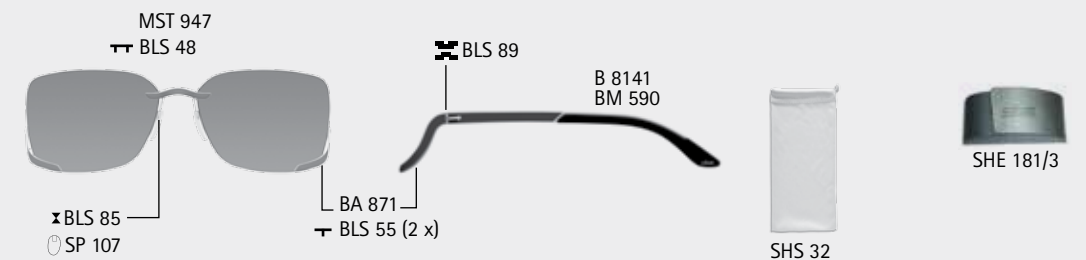

Ersatzteile / spare parts / pièces de rechange

technische Änderungen und Druckfehler vorbehalten
specifications are subject to change without notice, no liability will be assumed for misprints
sous réserve de modifications techniques et d'erreurs d'impression