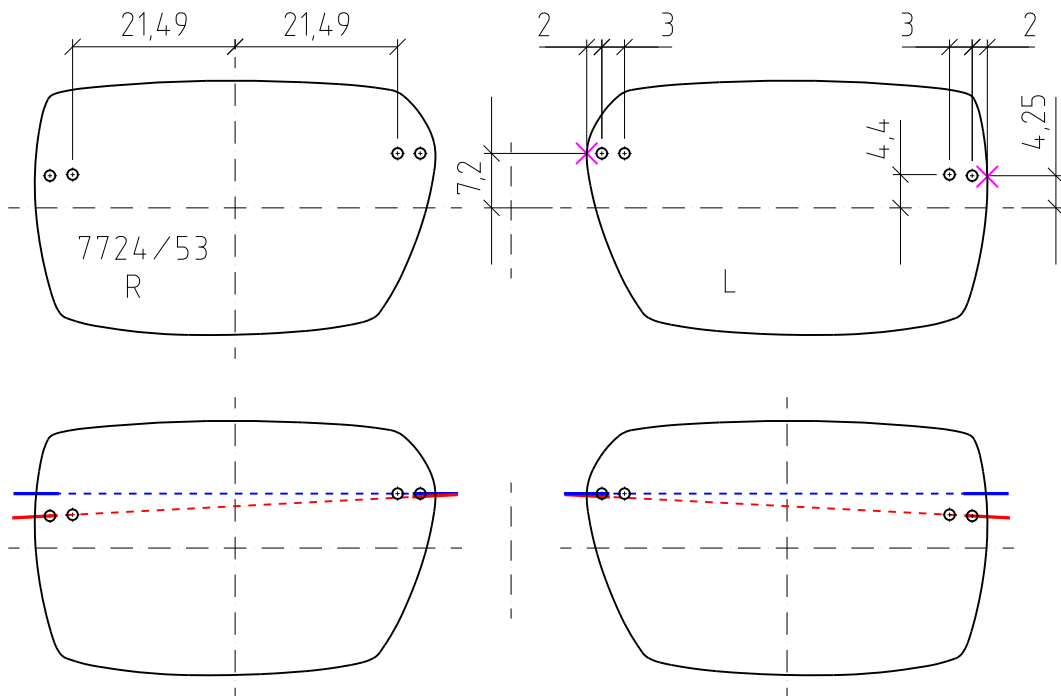

Silhouette®

Attention :

Please check length

✕ = Reference Point

INSTRUCTIONS

Marked Lens

Drilling Jig affixed NASAL

Drilling Jig affixed TEMPORAL

Drilling angle