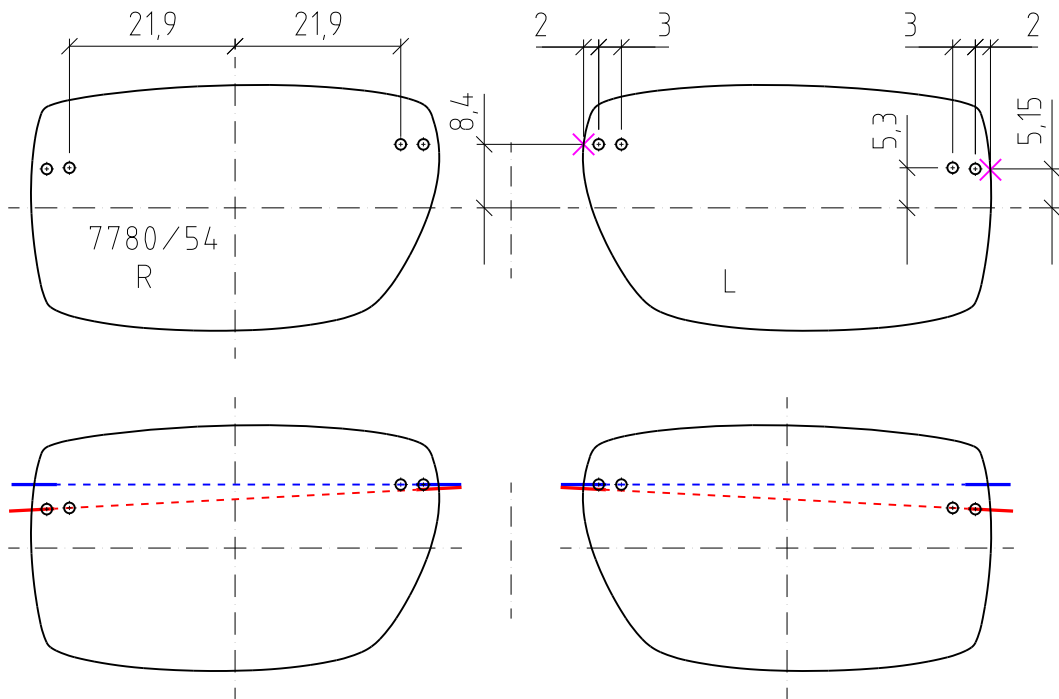

Silhouette®

Attention :

Please check length

× = Reference Point

INSTRUCTIONS

Marked Lens

Drilling Jig affixed NASAL

Drilling Jig affixed TEMPORAL

Drilling angle