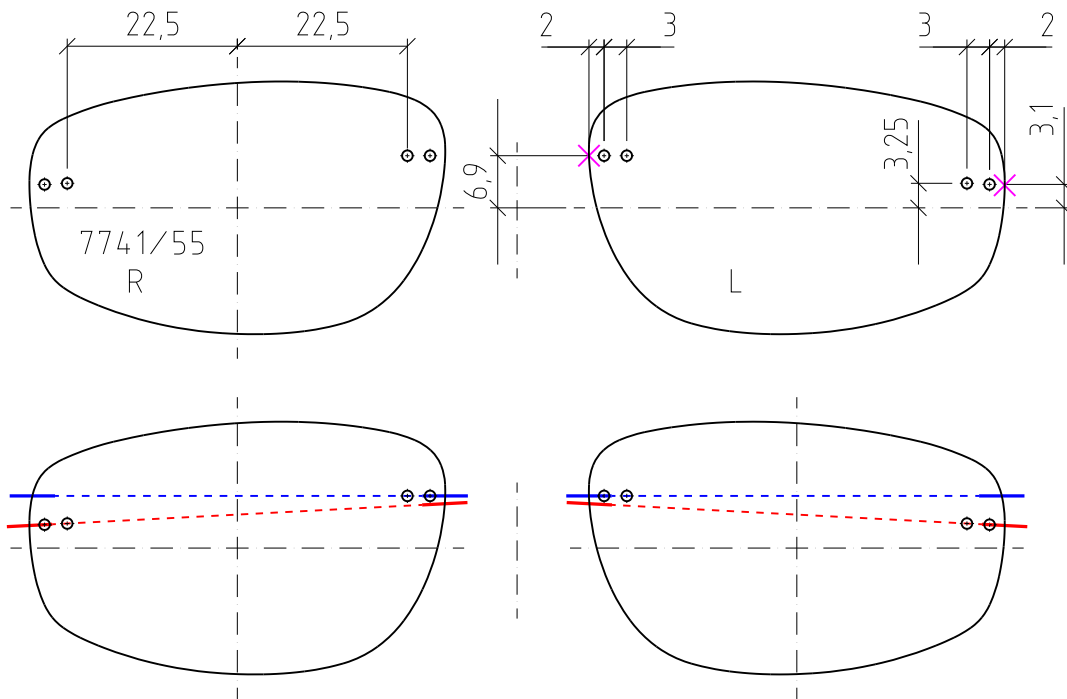

Silhouette®

Attention :

Please check length

✕ = Reference Point

INSTRUCTIONS

Marked Lens

Drilling Jig affixed NASAL

Drilling Jig affixed TEMPORAL

Drilling angle