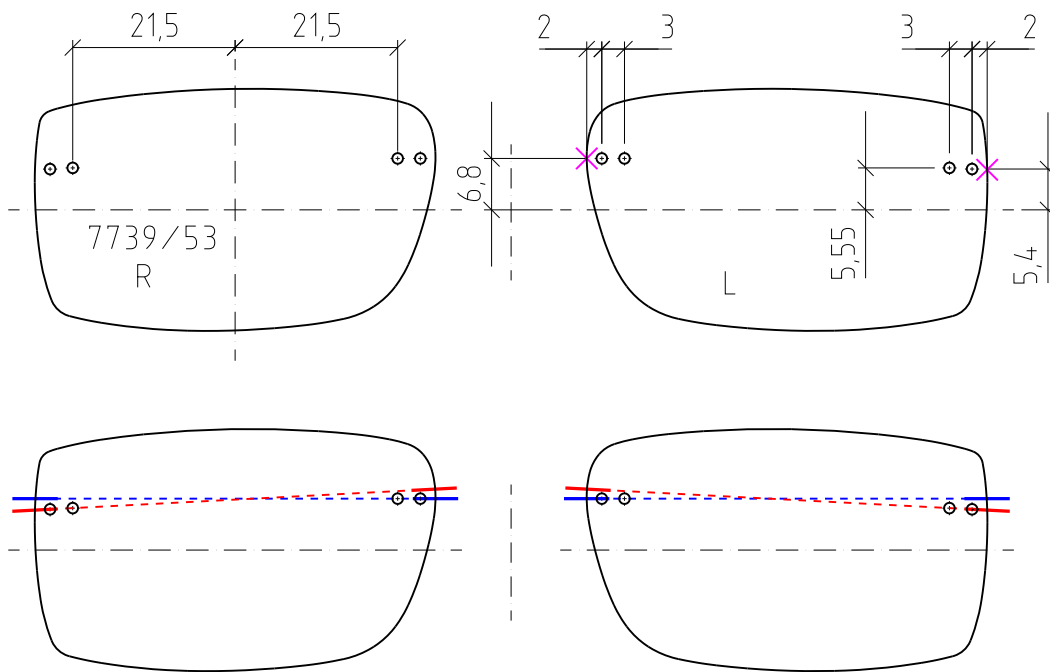

Silhouette®

Attention :

Please check length

× = Reference Point

INSTRUCTIONS

Marked Lens

Drilling Jig affixed NASAL

Drilling Jig affixed TEMPORAL

Drilling angle