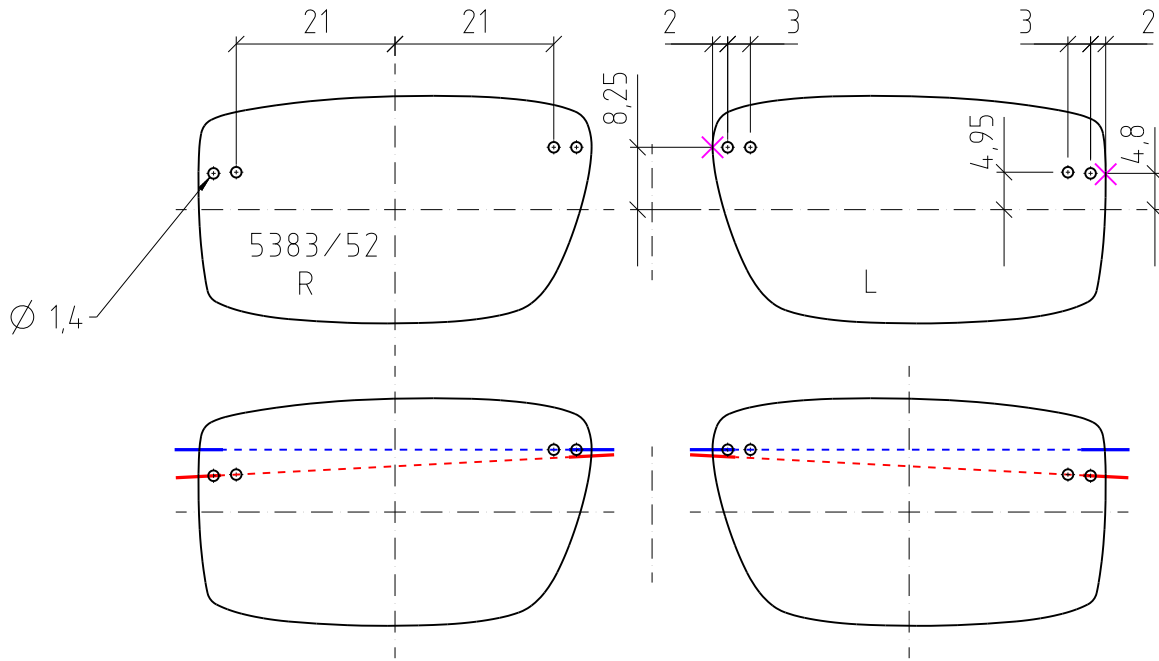

Silhouette®

Attention :

Please check length

✕ = Reference Point

INSTRUCTIONS

Marked Lens

Drilling Jig affixed NASAL

Drilling Jig affixed TEMPORAL

Drilling angle