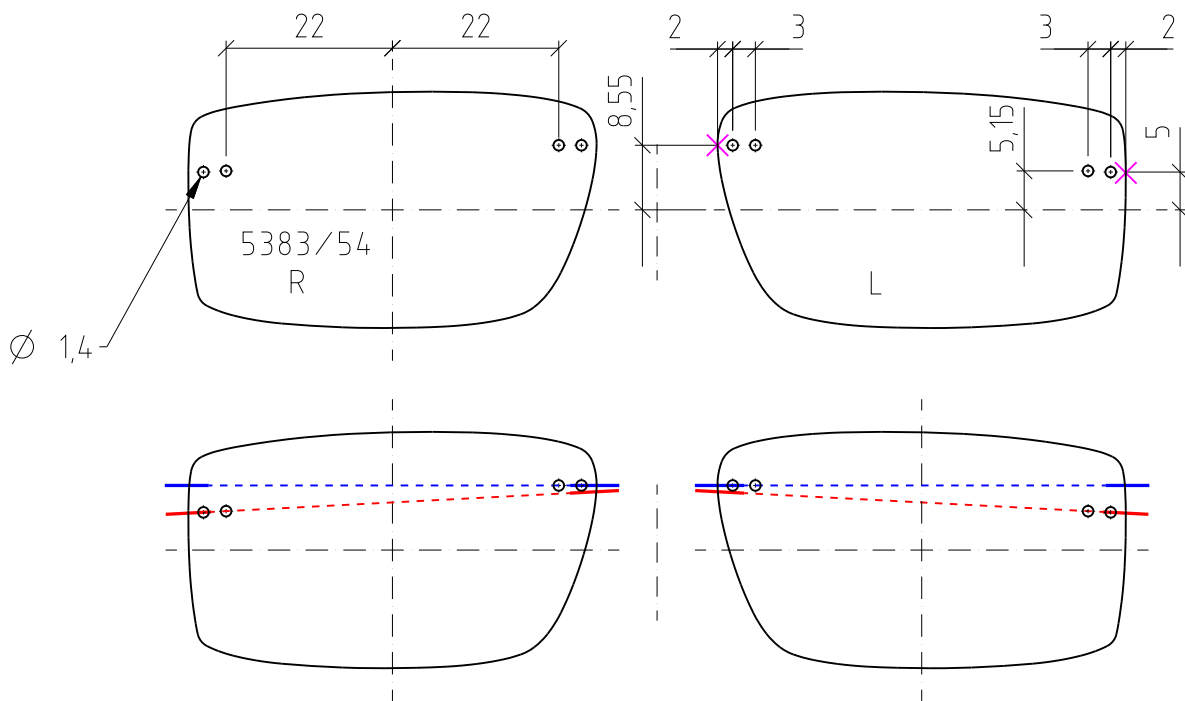

Silhouette®

Attention :

Please check length

✕ = Reference Point

INSTRUCTIONS

Marked Lens

Drilling Jig affixed NASAL

Drilling Jig affixed TEMPORAL

Drilling angle