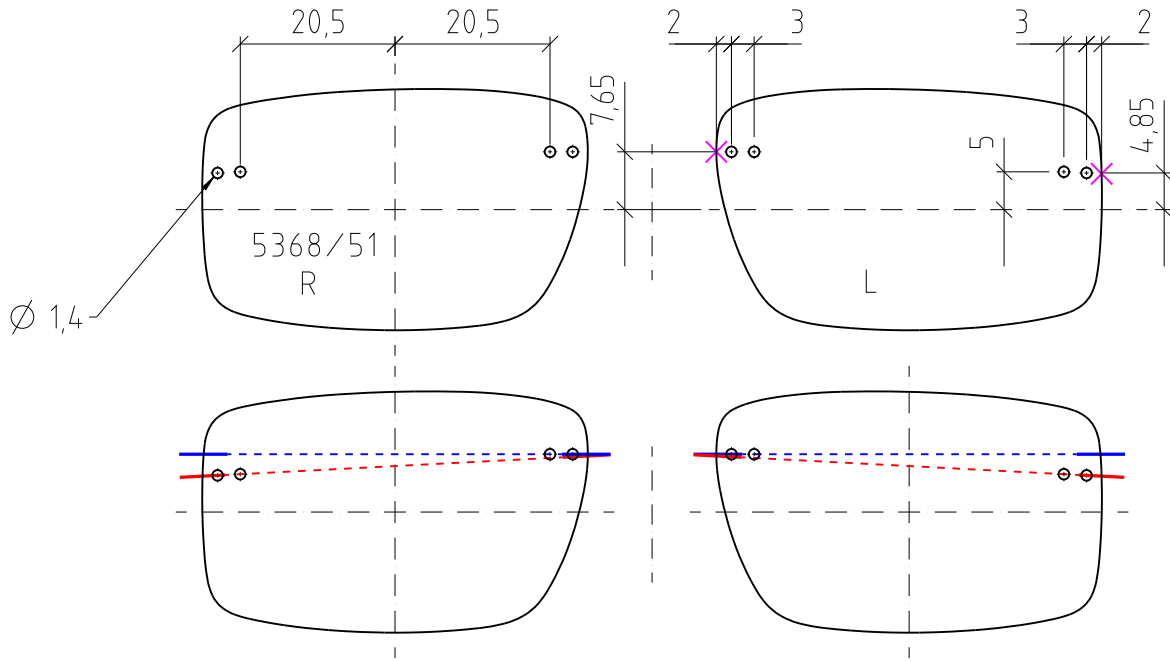

Silhouette®

Attention :

Please check length

✕ = Reference Point

INSTRUCTIONS

Marked Lens

Drilling Jig affixed NASAL

Drilling Jig affixed TEMPORAL

Drilling angle