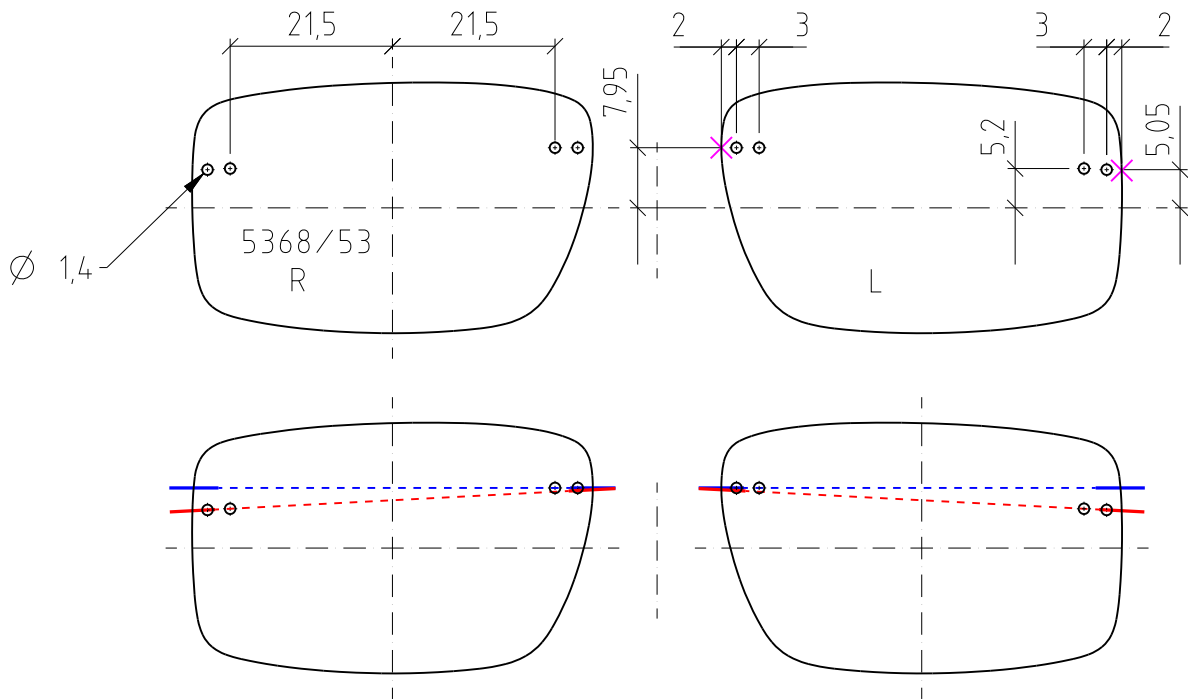

Silhouette®

Attention :

Please check length

✕ = Reference Point

INSTRUCTIONS

Marked Lens

Drilling Jig affixed NASAL

Drilling Jig affixed TEMPORAL

Drilling angle