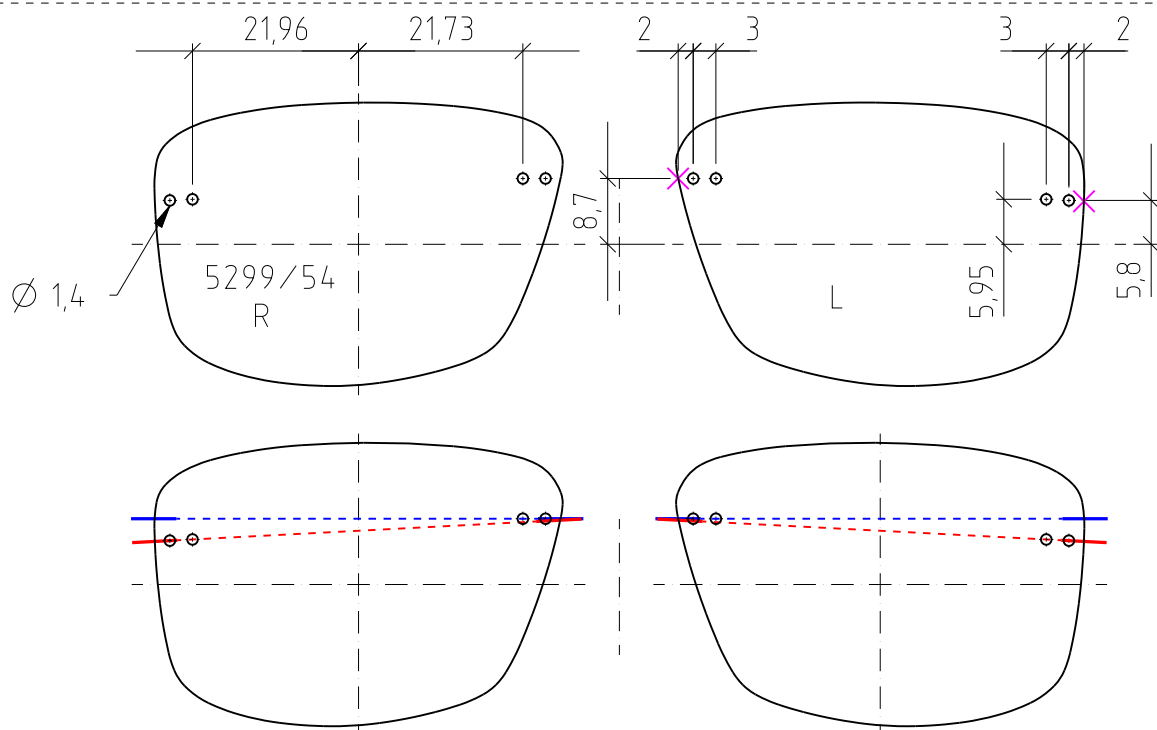

Silhouette®

Attention :

Please check length

× = Reference Point

INSTRUCTIONS

Marked Lens

Drilling Jig affixed NASAL

Drilling Jig affixed TEMPORAL

Drilling angle