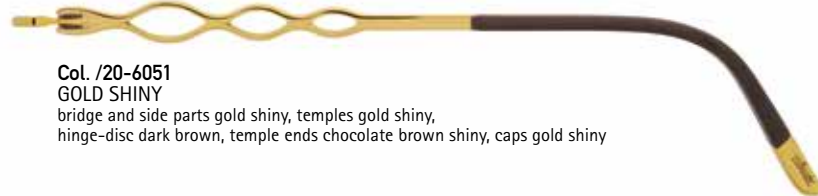

Silhouette[®]
AUTHENTIC EYEWEAR. SINCE 1964.

Mod. 4456
4457
4458
4459

available / disponible:
Style Shades 5090

SILHOUETTE
CHARMING DIVA

Col. /00 6050

SILVER SHINY

bridge and side parts rhodium shiny, temples outside top contour rhodium shiny, bottom contour rhodium matte, temples inside rhodium shiny, hinge-disc black, temple ends black, shiny, caps chrome shiny

Col. /20-6051

GOLD SHINY

bridge and side parts gold shiny, temples gold shiny, hinge-disc dark brown, temple ends chocolate brown shiny, caps gold shiny

Col. /80-6052

SILVER / GOLD SHINY

bridge and side parts rhodium shiny, temples outside top contour rhodium shiny, bottom contour gold shiny, temples inside rhodium shiny, hinge-disc black, temple ends black shiny, caps chrome shiny

Col. /80-6053

GOLD / SILVER

bridge and side parts gold matte, temples outside top contour gold matte, bottom contour rhodium shiny, temples inside gold shiny, hinge-disc black, temple ends black shiny, caps gold shiny