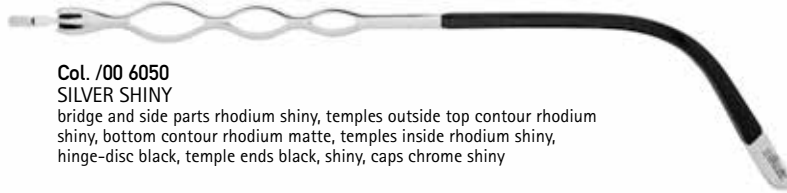

Silhouette[®]
AUTHENTIC EYEWEAR. SINCE 1964.

Mod. 4456
4457
4458
4459

available / disponible:
Style Shades 5090

SILHOUETTE
CHARMING DIVA

Col. /00 6050

SILVER SHINY

bridge and side parts rhodium shiny, temples outside top contour rhodium shiny, bottom contour rhodium matte, temples inside rhodium shiny, hinge-disc black, temple ends black, shiny, caps chrome shiny

Col. /20-6051

GOLD SHINY

bridge and side parts gold shiny, temples gold shiny, hinge-disc dark brown, temple ends chocolate brown shiny, caps gold shiny

Col. /80-6052

SILVER / GOLD SHINY

bridge and side parts rhodium shiny, temples outside top contour rhodium shiny, bottom contour gold shiny, temples inside rhodium shiny, hinge-disc black, temple ends black shiny, caps chrome shiny

Col. /80-6053

GOLD / SILVER

bridge and side parts gold matte, temples outside top contour gold matte, bottom contour rhodium shiny, temples inside gold shiny, hinge-disc black, temple ends black shiny, caps gold shiny