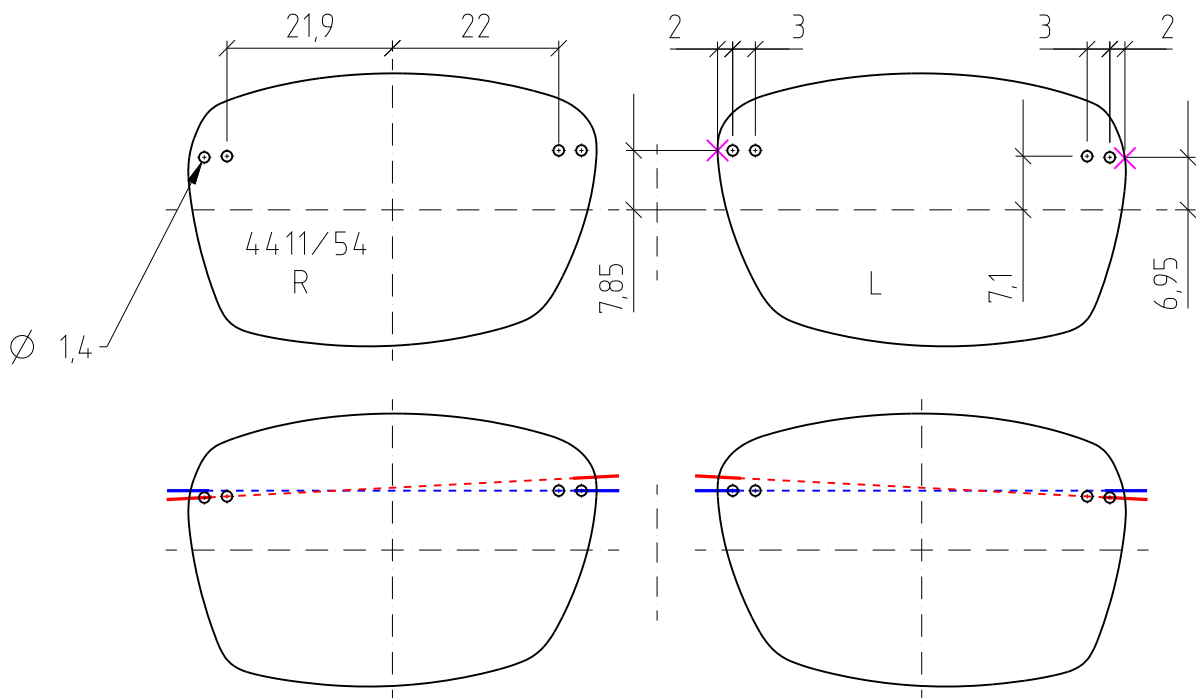

Silhouette®

Attention :

Please check length

× = Reference Point

INSTRUCTIONS

Marked Lens

Drilling Jig affixed NASAL

Drilling Jig affixed TEMPORAL

Drilling angle