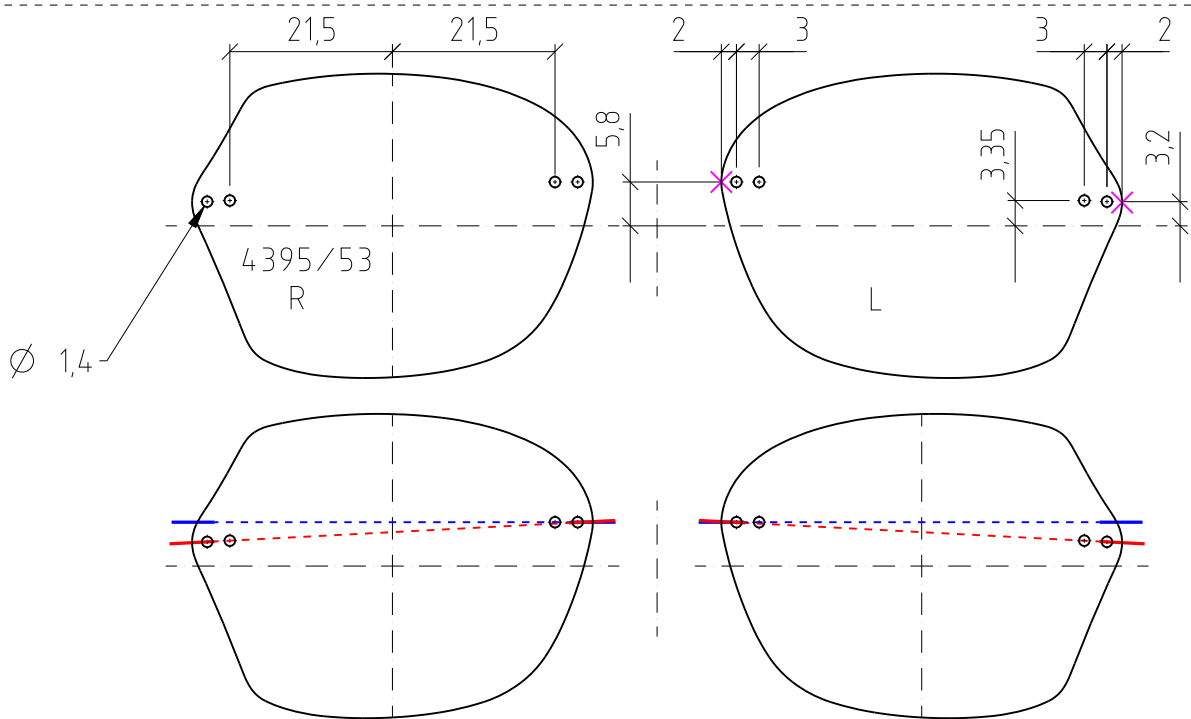

# Silhouette®

Attention :

Please check length

✕ = Reference Point

## INSTRUCTIONS

Marked Lens

Drilling Jig affixed NASAL

Drilling Jig affixed TEMPORAL

Drilling angle