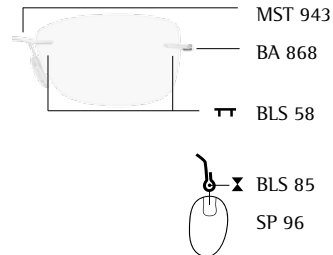

Silhouette[®]

AUTHENTIC EYEWEAR. SINCE 1964.

Mod. 4375

SILHOUETTE
CRYSTAL DIVA

SILHOUETTE CRYSTAL DIVA

RHODIUM-CRYSTAL
Mod. 4375/00-6050

Kastensystem/Boxing system

	mm	52 x 32 (14,15 cm ²)	54 x 34 (15,26 cm ²)
	mm	56	58
	mm	17	17
	mm	135	140