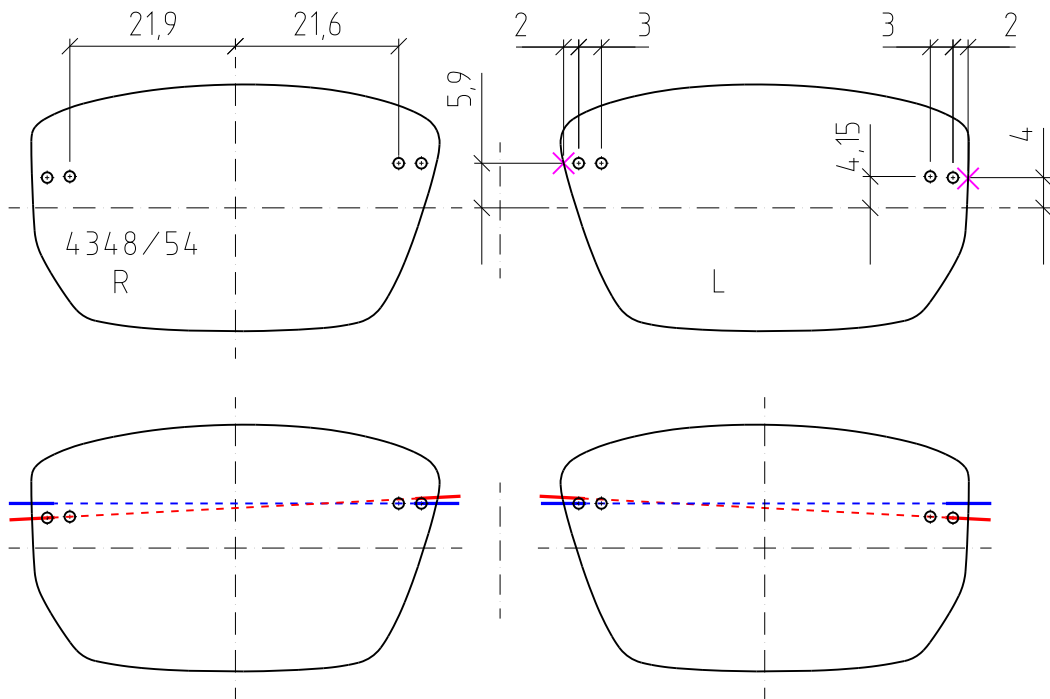

# Silhouette®

Attention :

Please check length

× = Reference Point

## INSTRUCTIONS

Marked Lens

Drilling Jig affixed NASAL

Drilling Jig affixed TEMPORAL

Drilling angle