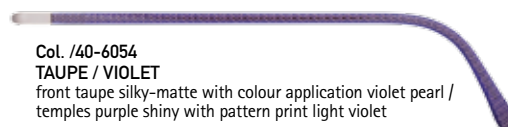

www.silhouette.com

K 3506 00 0000 0000

SPX LEGENDS

Mod. 3506

Silhouette®

AUTHENTIC EYEWEAR. SINCE 1964.

Col. /00-6050
SILVER / BLUE
front rhodium shiny with colour application
grey blue pearl / temples grey shiny
with pattern print light blue

Col. /30-6052
GOLD / TEAL
front gold shiny with colour application teal pearl /
temples teal shiny with pattern print teal

Col. /40-6053
TAUPE / COGNAC
front taupe shiny with colour application cognac pearl /
temples cognac shiny with pattern print rosé