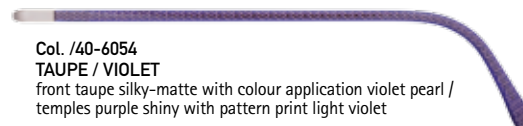

SILHOUETTE  
METAL LEGENDS

SPX LEGENDS

Mod. 3505

*Silhouette*<sup>®</sup>  
AUTHENTIC EYEWEAR. SINCE 1964.

Col. /00-6050  
**SILVER / BLUE**  
front rhodium shiny with colour application grey blue pearl /  
temples grey shiny with pattern print light blue

Col. /30-6052  
**GOLD / TEAL**  
front gold shiny with colour application teal pearl /  
temples teal shiny with pattern print teal

Col. /40-6053  
**TAUPE / COGNAC**  
front taupe shiny with colour application cognac pearl /  
temples cognac shiny with pattern print rosé