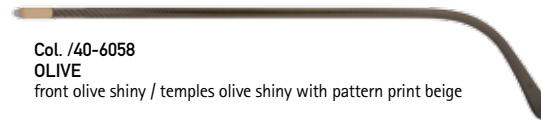

Col. /40-6058
OLIVE
front olive shiny / temples olive shiny with pattern print beige