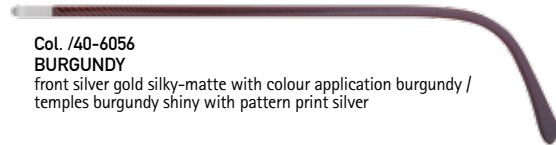

www.silhouette.com

K 3504_00 0000 0000

SPX LEGENDS

Mod. 3504

Silhouette[®]
AUTHENTIC EYEWEAR. SINCE 1964.

Col. /30-6051
RED BROWN MARBLE
front gold shiny with foil application red brown marble /
temples red brown shiny

Col. /40-6056
BURGUNDY
front silver gold silky-matte with colour application burgundy /
temples burgundy shiny with pattern print silver

Col. /40-6057
DARK GREY
front blue grey silky-matte with colour application dark grey /
temples dark grey shiny with pattern print grey