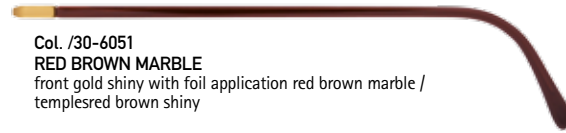

www.silhouette.com

K 3504_00 0000 0000

SPX LEGENDS

Mod. 3504

Silhouette[®]
AUTHENTIC EYEWEAR. SINCE 1964.

Col. /30-6051
RED BROWN MARBLE
front gold shiny with foil application red brown marble /
temples red brown shiny

Col. /40-6056
BURGUNDY
front silver gold silky-matte with colour application burgundy /
temples burgundy shiny with pattern print silver

Col. /40-6057
DARK GREY
front blue grey silky-matte with colour application dark grey /
temples dark grey shiny with pattern print grey