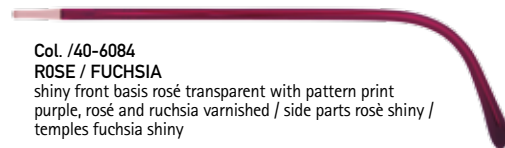

Col. / 40-6084, 6085
mit Farbfinish und Lackbeschichtung
with colour- and lacquer-finish
avec couleur de finition-vernie

SILHOUETTE
SPX LEGENDS

SPX LEGENDS

Mod. 3503

Silhouette®

AUTHENTIC EYEWEAR. SINCE 1964.

Col. /00-6072
CLEAR / TEAL
shiny front basis crystal transparent pattern print teal,
brown and mint / parts rhodium silky-matte / temples shiny

Col. /00-6073
CLEAR / BLUE
shiny front basis crystal transparent with pattern print dark blue,
blue grey and blue pearl / side parts rhodium shiny /
temples blue shiny

Col. /30-6080
CHAMPAGNE / RED
shiny front basis champagne transparent pattern print
in shades of red, and red brown / side parts gold silky-matte /
temples red shiny

Col. /40-6084
ROSE / FUCHSIA
shiny front basis rosé transparent with pattern print
purple, rosé and ruchsia varnished / side parts rosé shiny /
temples fuchsia shiny