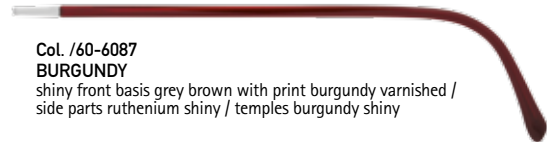

Col. /60-6087
BURGUNDY
shiny front basis grey brown with print burgundy varnished /
side parts ruthenium shiny / temples burgundy shiny