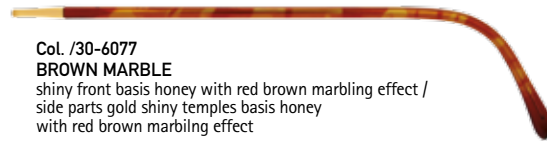

Col. /30-6077
BROWN MARBLE
shiny front basis honey with red brown marbling effect /
side parts gold shiny temples basis honey
with red brown marbling effect