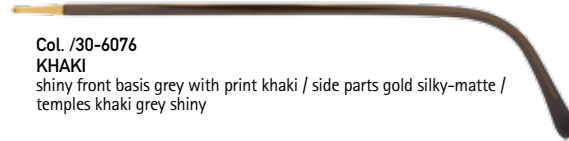

www.silhouette.com

K 3501 00 0000 0000

SPX LEGENDS  
Mod. 3501

*Silhouette*<sup>®</sup>  
AUTHENTIC EYEWEAR. SINCE 1964.

Col. /30-6076  
**KHAKI**  
shiny front basis grey with print khaki / side parts gold silky-matte /  
temples khaki grey shiny